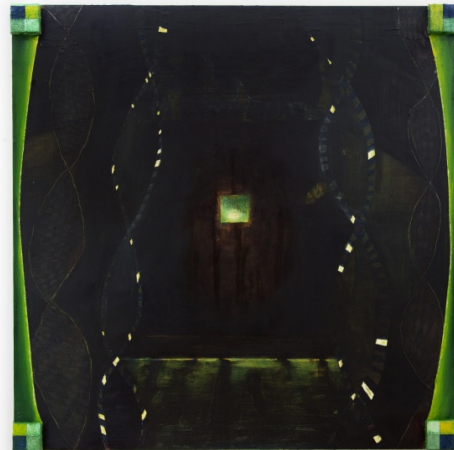

ALBUM CHECKLIST

Julia Rooney
Album, 2022
Oil on wood panel
24h x 24w in
60.96h x 60.96w cm

Julia Rooney
OBJ 1024, 2022
Oil on linen
30h x 30w in
76.20h x 76.20w cm

Julia Rooney
OBJ 0518, 2022
Oil on wood panel
10h x 10w in
25.40h x 25.40w cm

Julia Rooney
IMG_0324, 2020
Oil on canvas
2h x 2w in
5.08h x 5.08w cm

FREIGHT + VOLUME

Julia Rooney
OBJ 1001, 2022
Oil on canvas
40h x 40w in
101.60h x 101.60w cm

Julia Rooney
OBJ 0801, 2022
Oil on wood panel
10h x 10w in
25.40h x 25.40w cm

Julia Rooney
OBJ 0316, 2022
Oil on canvas
50h x 50w in
127h x 127w cm

Julia Rooney
OBJ 1117, 2022
Oil on linen with canvases affixed
32h x 32w in
81.28h x 81.28w cm

FREIGHT + VOLUME

Julia Rooney
OBJ 0115, 2023
Oil in linen
2h x 2w in
5.08h x 5.08w cm

Julia Rooney
OBJ 1104, 2021
oil, acrylic and latex paint on canvas
72h x 72w in
182.88h x 182.88w cm

Julia Rooney
OBJ 0609, 2022
Oil on wood panel
10h x 10w in
25.40h x 25.40w cm

Julia Rooney
IMG_0503, 2020
Oil on canvas 2h
x 2w in 5.08h x
5.08w cm