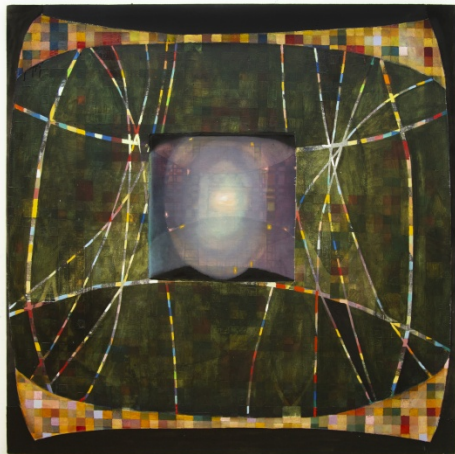

ALBUM CHECKLIST

Julia Rooney
Album, 2022
Oil on wood panel
24h x 24w in
60.96h x 60.96w cm

Julia Rooney
OBJ 1024, 2022
Oil on linen
30h x 30w in
76.20h x 76.20w cm

Julia Rooney
OBJ 0518, 2022
Oil on wood panel
10h x 10w in
25.40h x 25.40w cm

Julia Rooney
IMG_0324, 2020
Oil on canvas
2h x 2w in
5.08h x 5.08w cm

FREIGHT + VOLUME

Julia Rooney
OBJ 1001, 2022
Oil on canvas
40h x 40w in
101.60h x 101.60w cm

Julia Rooney
OBJ 0801, 2022
Oil on wood panel
10h x 10w in
25.40h x 25.40w cm

Julia Rooney
OBJ 0316, 2022
Oil on canvas
50h x 50w in
127h x 127w cm

Julia Rooney
OBJ 1117, 2022
Oil on linen with canvases affixed
32h x 32w in
81.28h x 81.28w cm

FREIGHT + VOLUME

Julia Rooney
OBJ 0115, 2023
Oil in linen
2h x 2w in
5.08h x 5.08w cm

Julia Rooney
OBJ 1104, 2021
oil, acrylic and latex paint on canvas
72h x 72w in
182.88h x 182.88w cm

Julia Rooney
OBJ 0609, 2022
Oil on wood panel
10h x 10w in
25.40h x 25.40w cm

Julia Rooney
IMG_0503, 2020
Oil on canvas 2h
x 2w in 5.08h x
5.08w cm