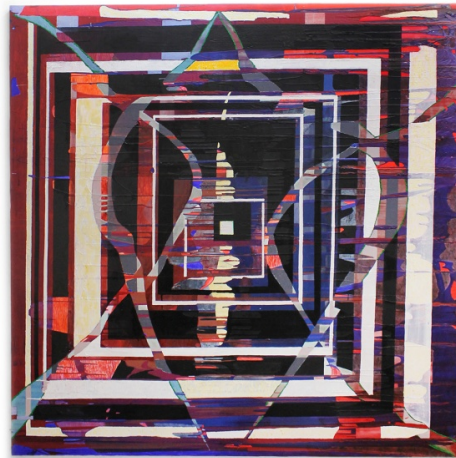

ALBUM CHECKLIST

Julia Rooney
Album, 2022
Oil on wood panel
24h x 24w in
60.96h x 60.96w cm

Julia Rooney
OBJ 1024, 2022
Oil on linen
30h x 30w in
76.20h x 76.20w cm

Julia Rooney
OBJ 0518, 2022
Oil on wood panel
10h x 10w in
25.40h x 25.40w cm

Julia Rooney
IMG_0324, 2020
Oil on canvas
2h x 2w in
5.08h x 5.08w cm

FREIGHT + VOLUME

Julia Rooney
OBJ 1001, 2022
Oil on canvas
40h x 40w in
101.60h x 101.60w cm

Julia Rooney
OBJ 0801, 2022
Oil on wood panel
10h x 10w in
25.40h x 25.40w cm

Julia Rooney
OBJ 0316, 2022
Oil on canvas
50h x 50w in
127h x 127w cm

Julia Rooney
OBJ 1117, 2022
Oil on linen with canvases affixed
32h x 32w in
81.28h x 81.28w cm

FREIGHT + VOLUME

Julia Rooney
OBJ 0115, 2023
Oil in linen
2h x 2w in
5.08h x 5.08w cm

Julia Rooney
OBJ 1104, 2021
oil, acrylic and latex paint on canvas
72h x 72w in
182.88h x 182.88w cm

Julia Rooney
OBJ 0609, 2022
Oil on wood panel
10h x 10w in
25.40h x 25.40w cm

Julia Rooney
IMG_0503, 2020
Oil on canvas 2h
x 2w in 5.08h x
5.08w cm